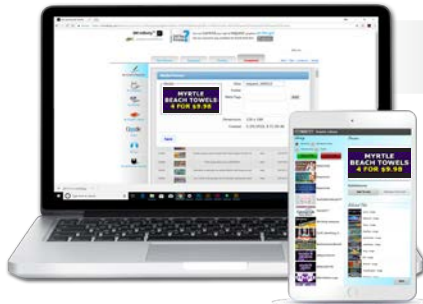

FREEDOM TO MANAGE YOUR DISPLAY ANYTIME, ANYWHERE, FROM ANY DEVICE

SM Infinity™

cloudware for LED display advertising

24/7 SECURE
WEB ACCESS

PROFESSIONAL
CONTENT CREATION

DOODLE ONLINE
MESSAGE EDITOR